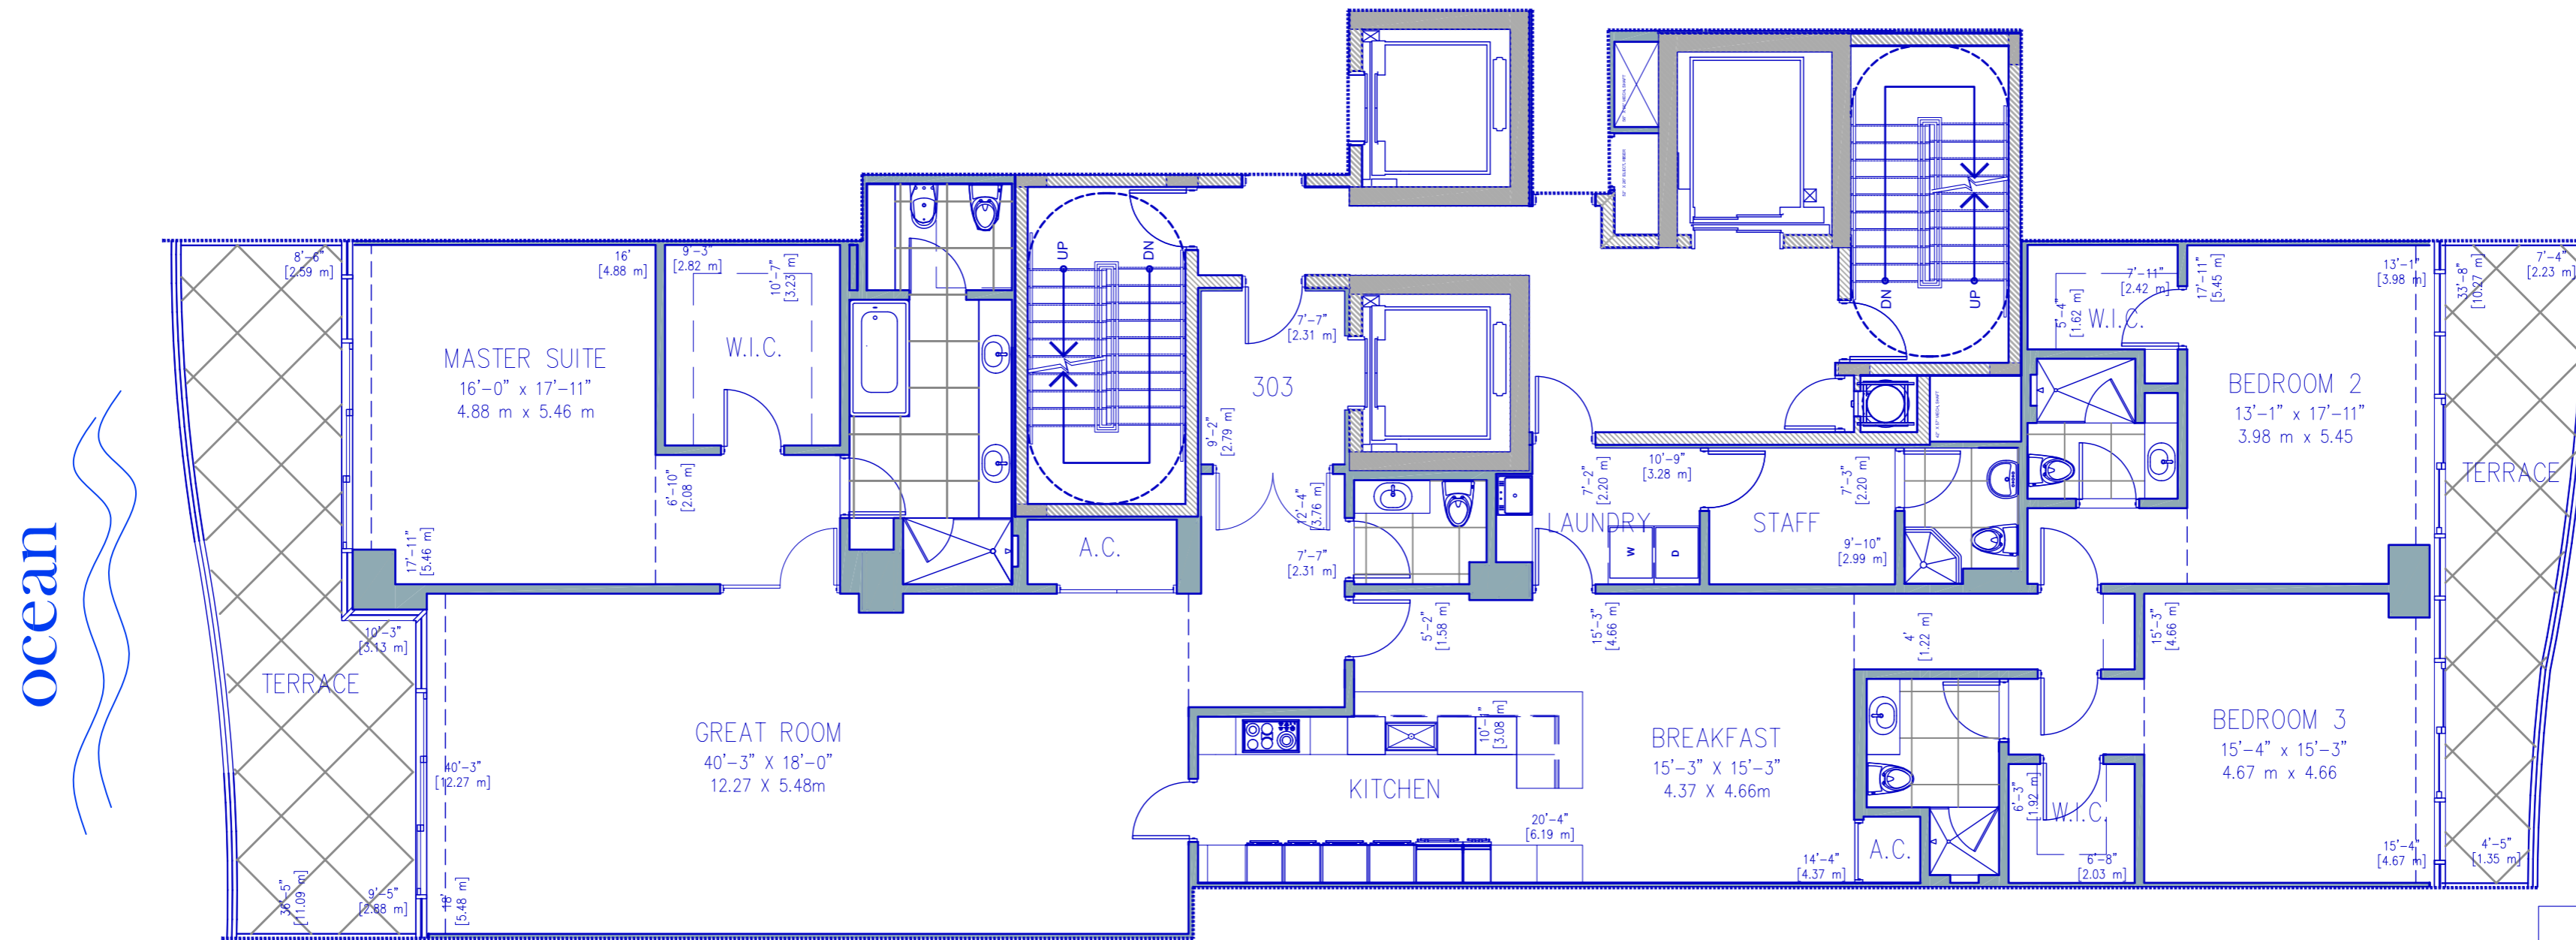

303

RESIDENCE

RESIDENCE	3,325.00 sq. ft.	308.90 sq. mt.
TERRACE	557.00 sq. ft.	51.74 sq. mt.
Total:	3,882.00 sq. ft.	360.64 sq. mt.

CHÂTEAU
OCEAN RESIDENCES